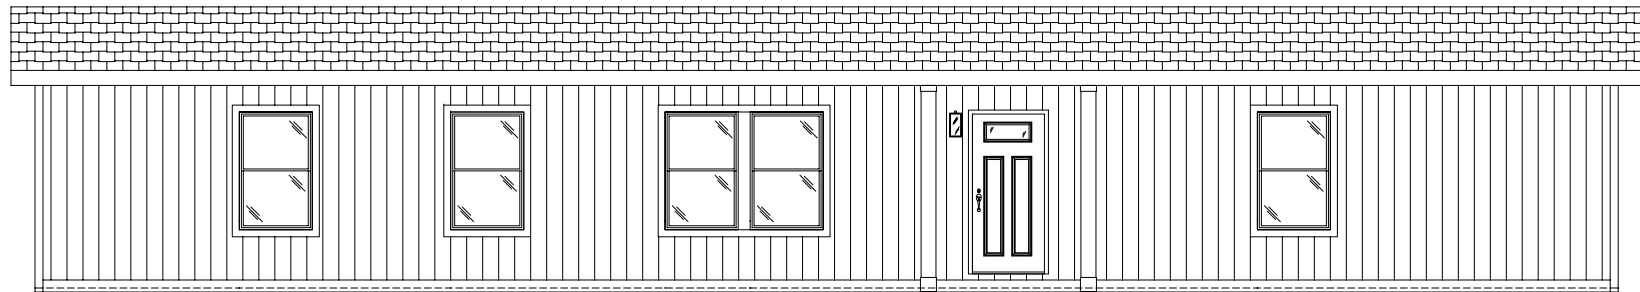

TEMPO
RHYTHM NATION

55TMP16663AH

15' - 0" x 66' - 0"

APPROX. 990 SQ. FT.

FRONT SIDEWALL

REAR SIDEWALL

*OPT. UPGRADED HITCH
END ELEVATION*

STD. FRONT ENDWALL